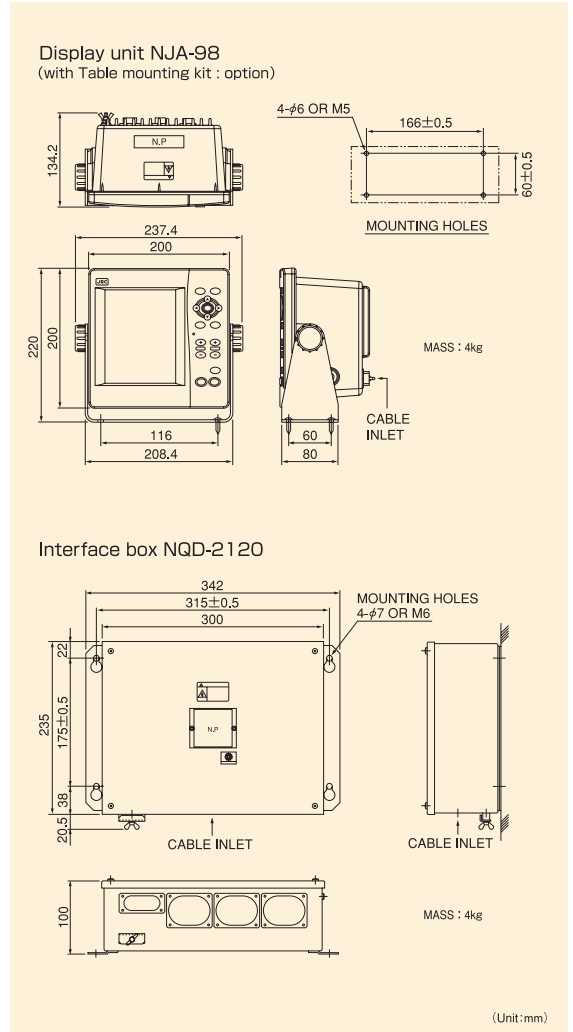

COMPONENT

Name	Type No.	Qty	Remarks	
Display unit	NJA-98	1		
Interface box	NQD-2120	1		
TX/RX cable	CFQ-9129	1	10m	
Power supply cable	CFQ-9130	1	10m	
Communication cable	CFQ-9133	1	10m	
Matching box (primary)	AW-154F	1	200kHz	
Transducer mounting (primary)	NKF-341	1	200kHz (with cable 20m)	
Option	Matching box (secondary)	AW-154F	1	200kHz
	AW-154F-50	1	50kHz	
Option	Transducer mounting (secondary)	NKF-341	1	200kHz (with cable 20m)
	NKF-345	1	50kHz (with cable 20m)	
Option	Printer	NKG-91	1	
Option	Printer paper	7ZPJ00384	1	
Option	External Buzzer	CGC-300B	1	
Option	Flush mounting kit	BRBX05339	1	Color : MUNSELL N4
Option	Table mounting kit	BRBX05353	1	

OUTLINE DRAWING