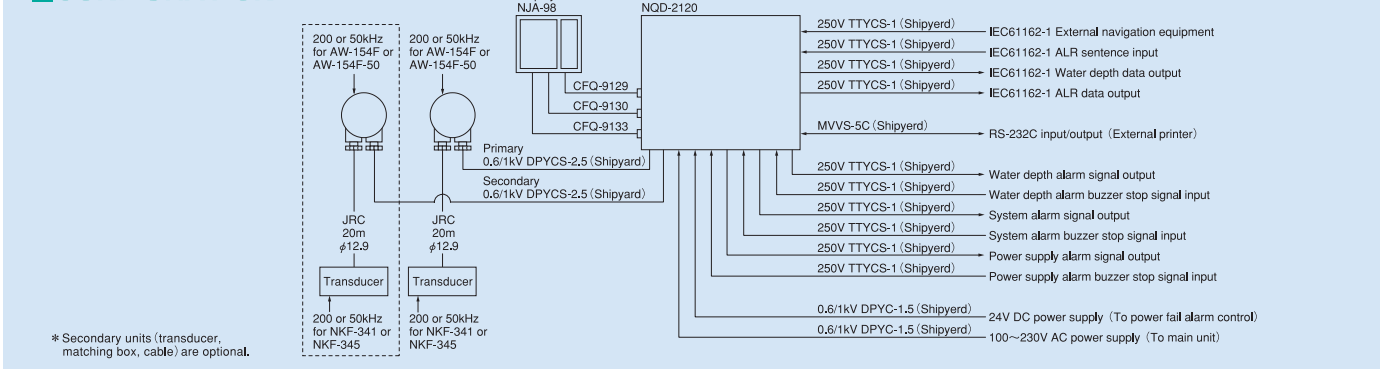

CONFIGURATION

• Specifications may be subject to change without notice.

For further information, contact:

Since 1915

Japan Radio Co., Ltd.

URL <http://www.jrc.co.jp/eng/>

Main Office: Fujisawa bldg. 30-16, Ogikubo 4-chome
Suginami-ku, Tokyo 167-8540, Japan
Telephone: +81-3-6832-1816
Facsimile: +81-3-6832-1845

Overseas Branches : Seattle, Amsterdam, Athens, Manila
Liaison Offices : Taipei, Jakarta, Singapore, Hanoi,
Shanghai, Hamburg, New York